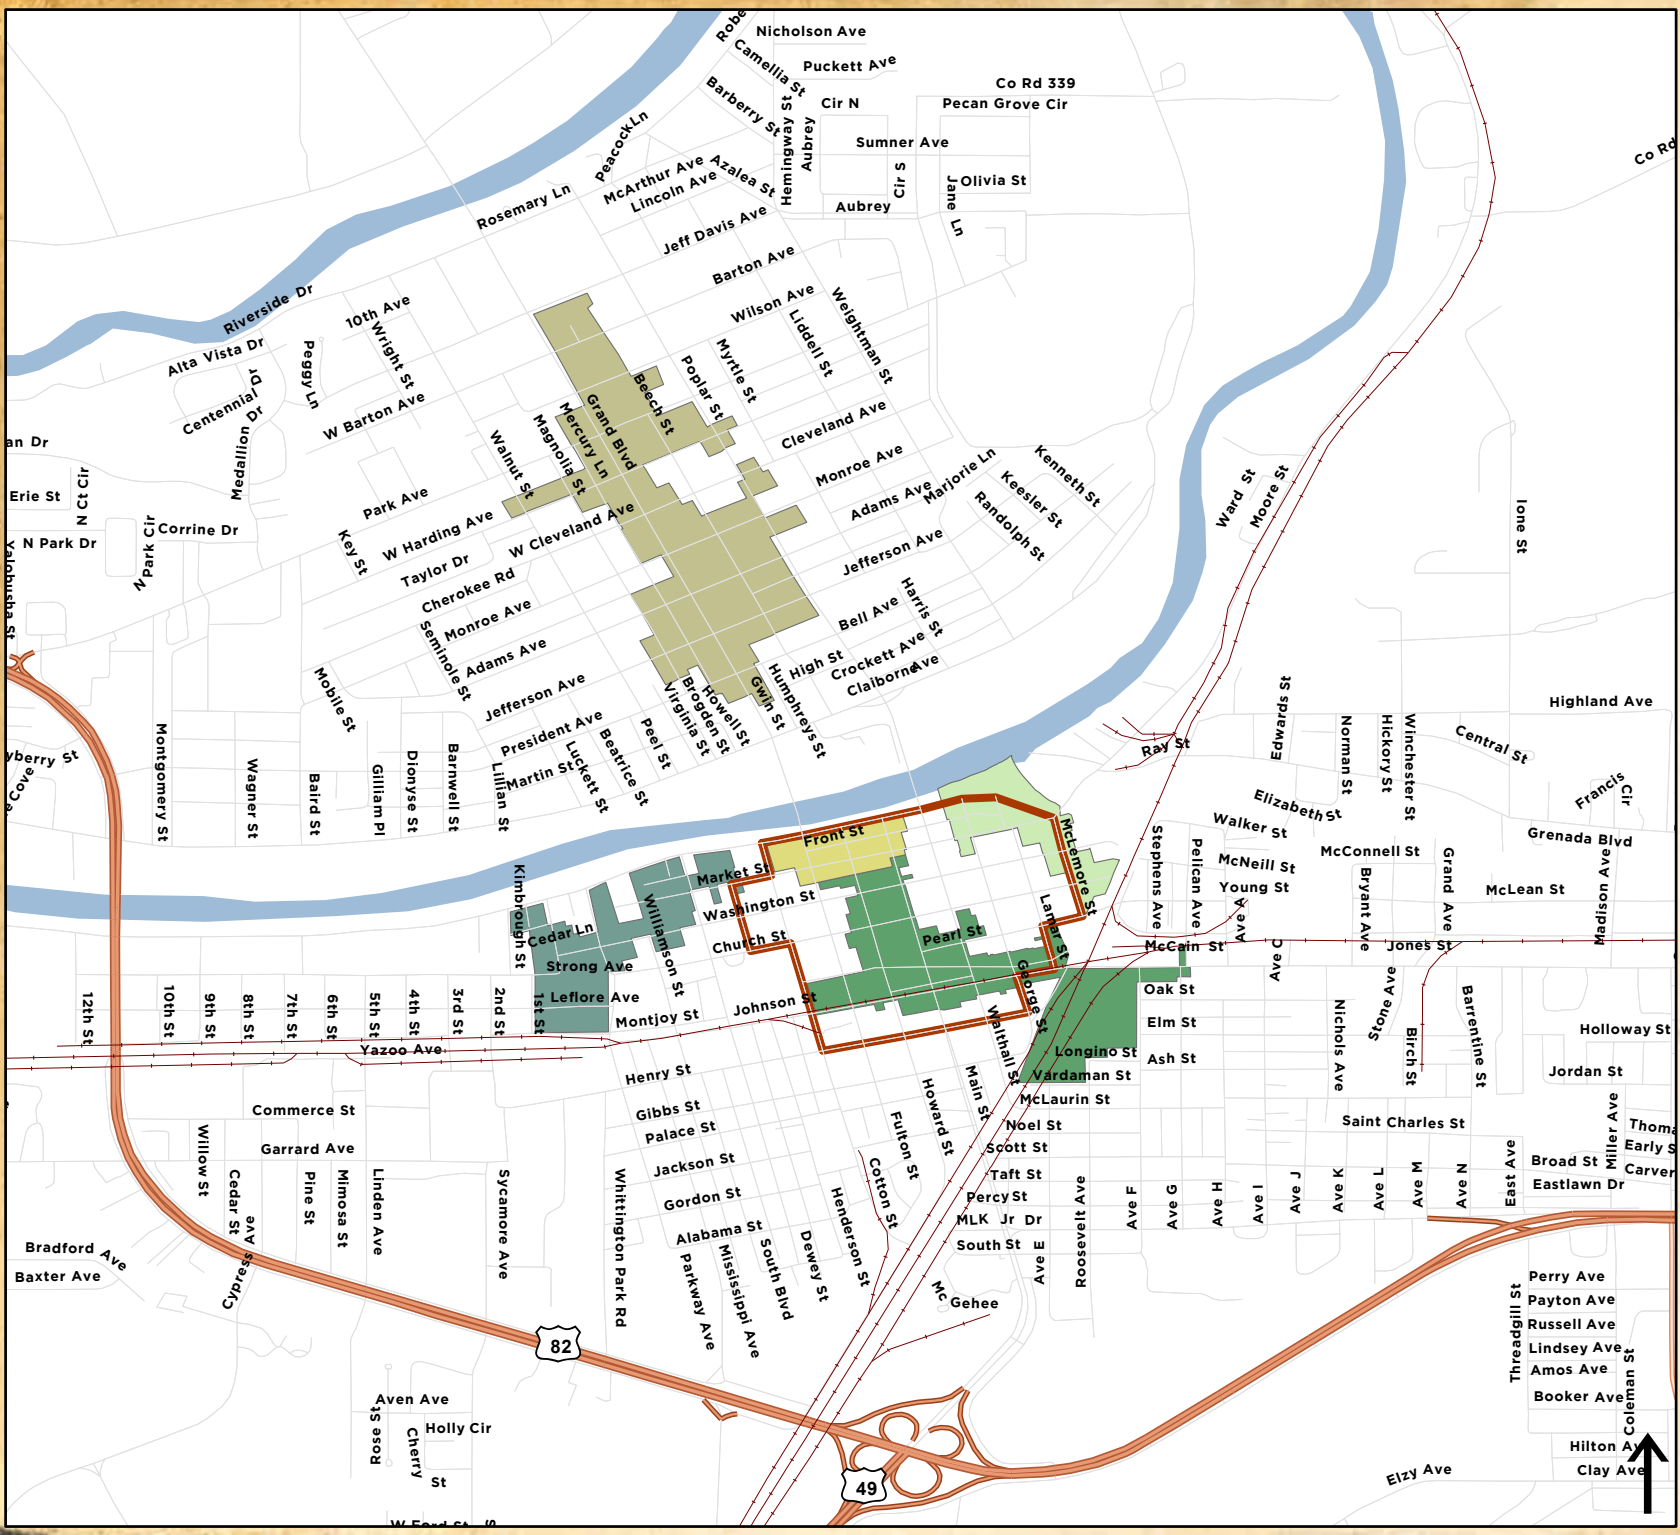

**Historic Districts**

- Downtown Historic
- Grand Boulevard Historic District
- River Road and Western Downtown Residential
- Williams Landing-Eastern Downtown Residential Dist
- Cotton Row Historic
- Central Commercial and Railroad Historic District

All data obtained from City of Greenwood, Mississippi, MDOT, Leflore County, and Mississippi State University GIS. All data displayed on the map is subject to change and not legally binding.

Last Updated 12/7/2012

1 inch = 2,000 feet